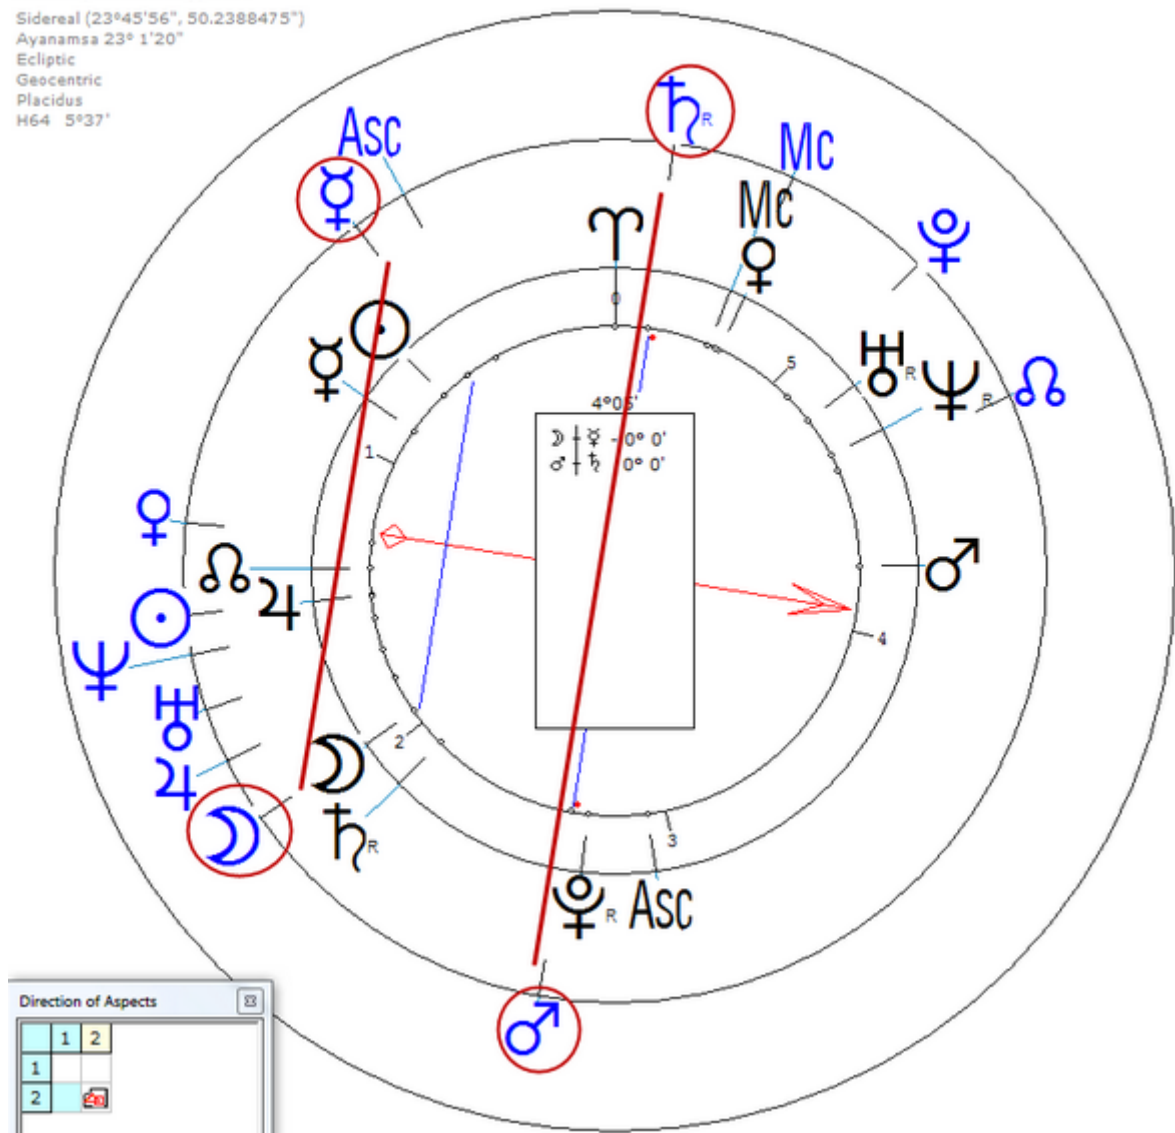

Lunar Return (Harmonic 64)

Lunar ♂/♃ = Lunar ☾/♀

Bissell, Nicholas

14 January 1947 Tue 12:25 (GMT-5) 40°44'08"N 74°10'22"W
Newark, New Jersey, USA

Sidereal (23°45'56", 50.2388475")
Ayanamsa 23° 1'20"
Ecliptic
Geocentric
Placidus
H64 5°37'